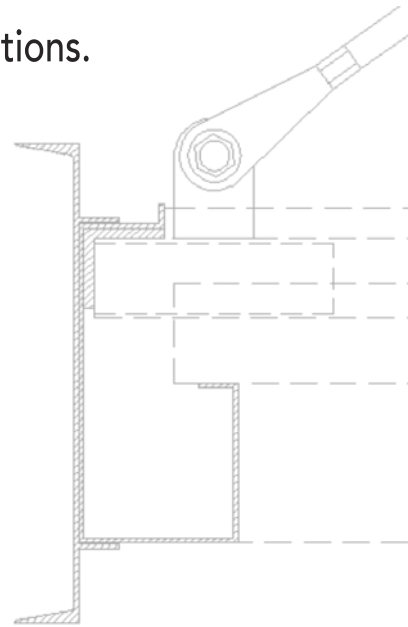

### PRE-ENGINEERED OVERHEAD SUPPORTED CANOPIES

Powder Coated Aluminum and Steel Construction

8" Premium  
Extruded/4" Extension  
VAI-8P-4T1

6" Premium Extruded  
VAI-6P

8" Premium Extruded  
VAI-8P

- VAI Canopy Systems is a permanent all weather canopy that is designed for use in any critical, high load environment.
- Use for windows, store fronts and entries.
- Hanger rod spacing up to 8'.
- Custom hanger rod and fascia options.
- Ideal for all business entrances.
- Various styles and shapes.
- Internal drainage.