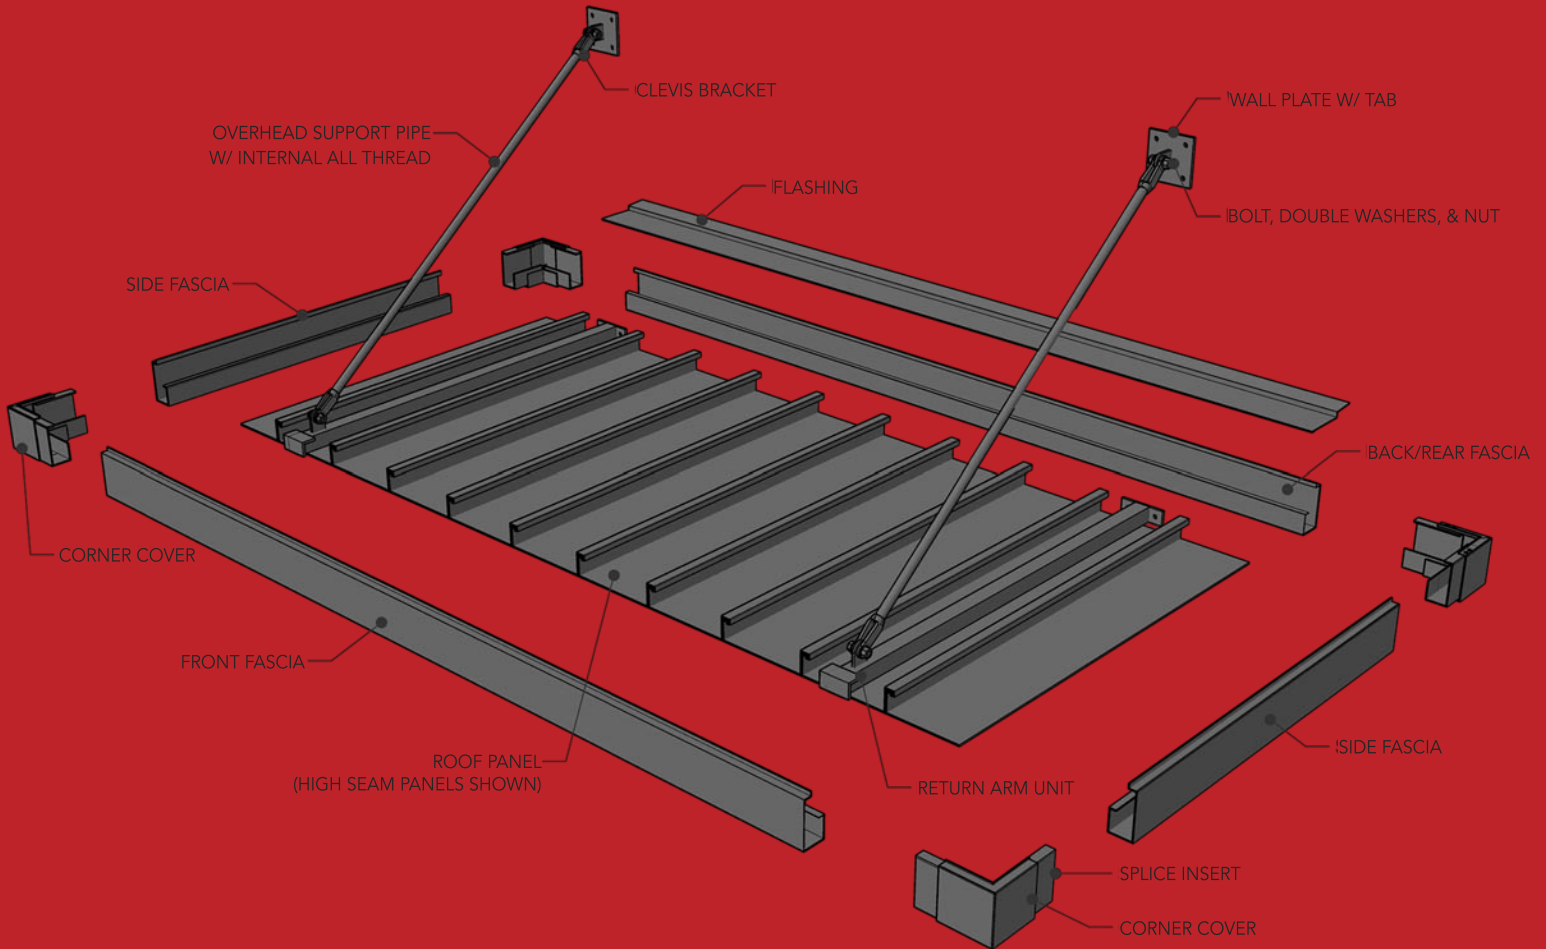

# DECORATIVE AND STRUCTURAL WALL PLATES

Circle

Rectangle

Diamond

Square

High Seam Smooth

Hefti-Rib Panel

Extruded Cap & Pan

Extruded Self Mating

## Packages Include:

- FASCIA • DECK PANELS • WALL PLATES • RETURN ARMS & CLEVIS

All powder coated and prepared for installation.

\* Indicates premium option

**6" Standard Roll Form  
VAI-6S-RF**

**8" Premium Extruded  
VAI-8P**